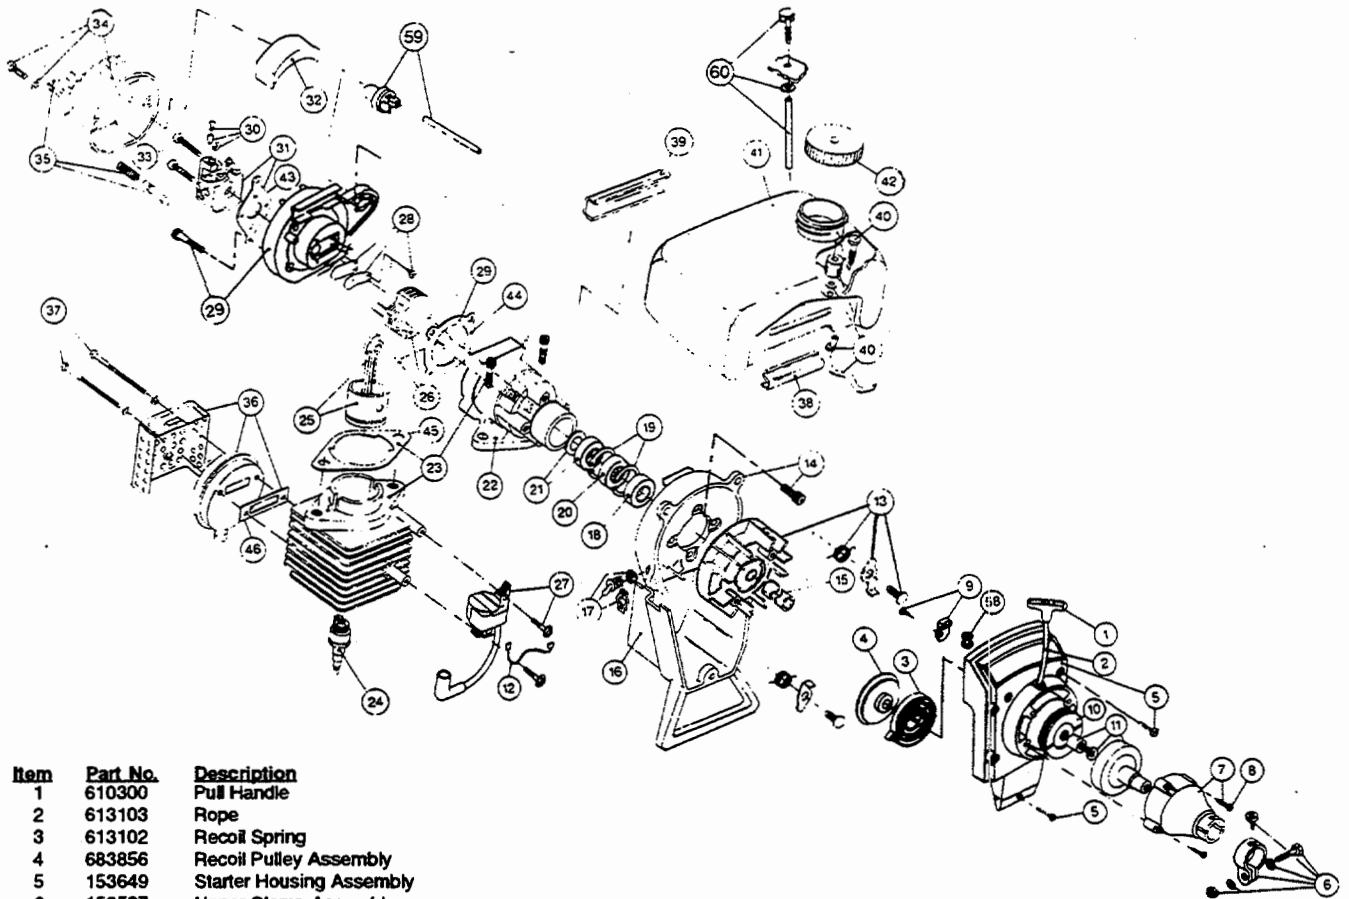

ENGINE PARTS - RYAN 285-1

Item	Part No.	Description
1	610300	Pull Handle
2	613103	Rope
3	613102	Recoil Spring
4	683856	Recoil Pulley Assembly
5	153649	Starter Housing Assembly
6	153597	Upper Clamp Assembly
7	153590	Clutch Cover Assembly
8	145888	Clutch Cover Screw Assembly
9	153644	Pulley Retainer Assembly
10	153591	Clutch Rotor Assembly
11	153592	Clutch Drum Assembly
12	153177	Wire Lead
13	153624	Flywheel Assembly
14	153175	Shroud Assembly
15	145918	Spacer
16	153403	Shroud Extension and Stand
17	682035	Switch Assembly
18	610308	Outer Bearing
19	682040	Snap Ring Assembly
20	610309	Seal
21	682041	Inner Bearing Assembly
22	145563	Crankcase
A23	611735	Cylinder Assembly
24	610311	Spark Plug
25	153302	Piston and Rod Assembly
26	145919	Power Shaft Assembly
27	683390	Module Assembly
28	147573	Reed Assembly
A29	683972	Carburetor Mount Assembly
30	147640	Throttle Adjustment Assembly (Tillotson)
30	682048	Throttle Adjustment Assembly (Walbro)
31	147292	Governed Carburetor Assembly (Walbro)
31	147638	Governed Carburetor Assembly (Tillotson)
32	610312	Air Cleaner Filter
33	682505	Carburetor Mounting Screw Assembly
34	683410	Air Cleaner Cover Assembly
35	682052	Choke Knob Assembly
A36	153306	Muffler Assembly
A37	682054	Muffler Mounting Bolt Assembly
38	145308	Front Mounting Pad
39	612134	Rear Mounting Pad
40	682039	Fuel Line Assembly
41	147285	Fuel Tank
42	145562	Fuel Cap Assembly
43	610675	Carburetor Gasket (10 pack)