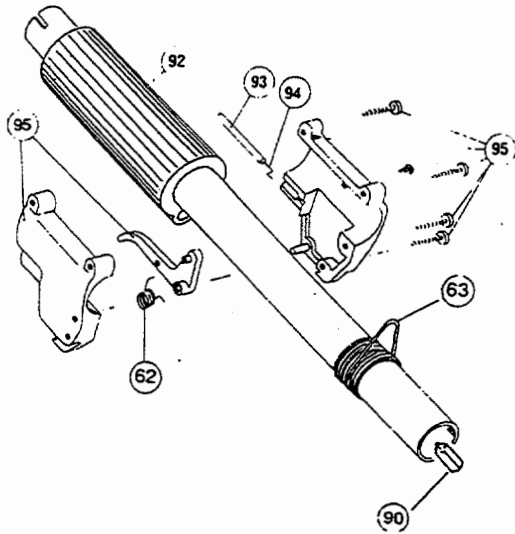

BOOM & TRIMMER PARTS - RYAN 285-1

Item	Part No.	Description
62	610314	Throttle Trigger Spring
63	610327	Shoulder Strap Clamp
64	683294	J-Handle Assembly (includes items 67, 68)
65	683295	Handle Bracket Assembly
66	153596	Drive Shaft Housing Assembly
67	612021	Tube Closure
68	612831	Grip
69	145890	Retainer Sleeve
70	610303	Square Drive
71	145905	Wrench
72	145893	Drive Shaft
73	682060	Clamp Assembly
74	683298	Mounting Bolt Assembly
75	683304	Guard Mounting Screws
76	683299	Guard and Blade Assembly
77	682061	Blade Assembly
78	153598	Bearing Housing Assembly
79	147006	Blade Driver
80	145873	Blade 4-Tooth W/Cover
81	147007	Lower Blade Holder
82	145895	Blade Retaining Nut
83	145896	Spool Shaft
84	153599	Outer Spool and Eyelet Assembly
85	145566	Eyelet
86	612026	Retainer (10 pack)
87	610317	Spring
88	153600	Inner Reel
89	153066	Bump Head Knob Assembly
90	682064	Flexible Drive Shaft
91	147670	Blade Cover
92	147590	Main Handle Grip
93	145889	Throttle Cable Housing
94	610315	Throttle Cable
95	683303	Throttle Trigger Assembly

1. **Optional Accessories**
2. 153577 Replacement Dual Line Cartridge
   - 610375 Monofilament Cutting Line, 50 ft. (2 fills)
   - 682075 Shoulder Strap Assembly
   - 147541 IDC or Ryan 2-Cycle Oil (4 oz. can)
   - 147299 Locking Rod Tool
   - 153700 Complete Head Assembly (items 83-89)
   - not shown