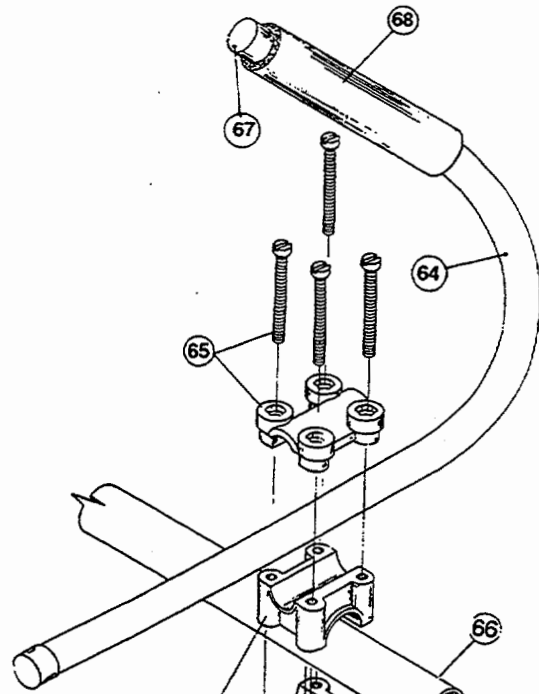

BOOM & TRIMMER PARTS - RYAN 285-1

Item	Part No.	Description
62	610314	Throttle Trigger Spring
63	610327	Shoulder Strap Clamp
64	683294	J-Handle Assembly (includes items 67, 68)
65	683295	Handle Bracket Assembly
66	153596	Drive Shaft Housing Assembly
67	612021	Tube Closure
68	612831	Grip
69	145890	Retainer Sleeve
70	610303	Square Drive
71	145905	Wrench
72	145893	Drive Shaft
73	682060	Clamp Assembly
74	683298	Mounting Bolt Assembly
75	683304	Guard Mounting Screws
76	683299	Guard and Blade Assembly
77	682061	Blade Assembly
78	153598	Bearing Housing Assembly
79	147006	Blade Driver
80	145873	Blade 4-Tooth W/Cover
81	147007	Lower Blade Holder
82	145895	Blade Retaining Nut
83	145896	Spool Shaft
84	153599	Outer Spool and Eyelet Assembly
85	145566	Eyelet
86	612026	Retainer (10 pack)
87	610317	Spring
88	153600	Inner Reel
89	153066	Bump Head Knob Assembly
90	682064	Flexible Drive Shaft
91	147670	Blade Cover
92	147590	Main Handle Grip
93	145889	Throttle Cable Housing
94	610315	Throttle Cable
95	683303	Throttle Trigger Assembly

1. **Optional Accessories**
2. 153577 Replacement Dual Line Cartridge
   - 610375 Monofilament Cutting Line, 50 ft. (2 fills)
   - 682075 Shoulder Strap Assembly
   - 147541 IDC or Ryan 2-Cycle Oil (4 oz. can)
   - 147299 Locking Rod Tool
   - 153700 Complete Head Assembly (items 83-89)
   - not shown