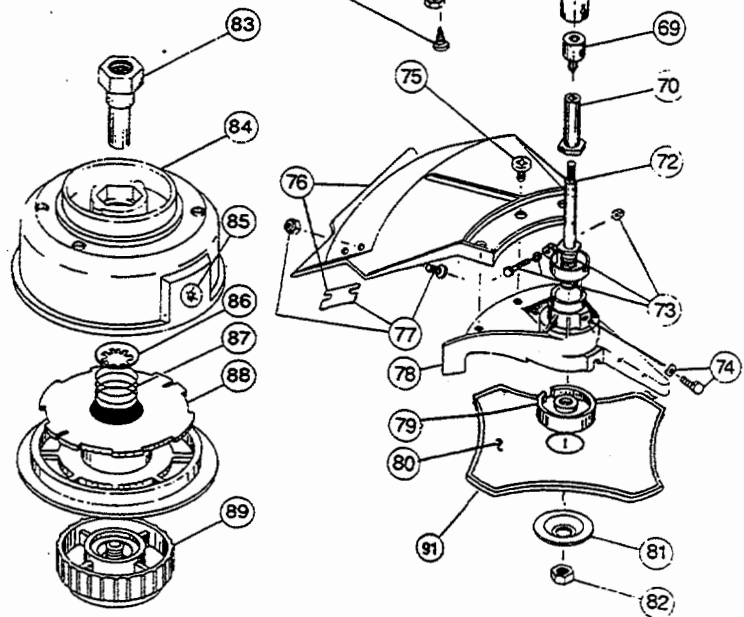

BOOM & TRIMMER PARTS - RYAN 285-1

Item	Part No.	Description
62	610314	Throttle Trigger Spring
63	610327	Shoulder Strap Clamp
64	683294	J-Handle Assembly (includes items 67, 68)
65	683295	Handle Bracket Assembly
66	153596	Drive Shaft Housing Assembly
67	612021	Tube Closure
68	612831	Grip
69	145890	Retainer Sleeve
70	610303	Square Drive
71	145905	Wrench
72	145893	Drive Shaft
73	682060	Clamp Assembly
74	683298	Mounting Bolt Assembly
75	683304	Guard Mounting Screws
76	683299	Guard and Blade Assembly
77	682061	Blade Assembly
78	153598	Bearing Housing Assembly
79	147006	Blade Driver
80	145873	Blade 4-Tooth W/Cover
81	147007	Lower Blade Holder
82	145895	Blade Retaining Nut
83	145896	Spool Shaft
84	153599	Outer Spool and Eyelet Assembly
85	145566	Eyelet
86	612026	Retainer (10 pack)
87	610317	Spring
88	153600	Inner Reel
89	153066	Bump Head Knob Assembly
90	682064	Flexible Drive Shaft
91	147670	Blade Cover
92	147590	Main Handle Grip
93	145889	Throttle Cable Housing
94	610315	Throttle Cable
95	683303	Throttle Trigger Assembly

1. **Optional Accessories**
2. 153577 Replacement Dual Line Cartridge
   - 610375 Monofilament Cutting Line, 50 ft. (2 fills)
   - 682075 Shoulder Strap Assembly
   - 147541 IDC or Ryan 2-Cycle Oil (4 oz. can)
   - 147299 Locking Rod Tool
   - 153700 Complete Head Assembly (items 83-89)
   - not shown